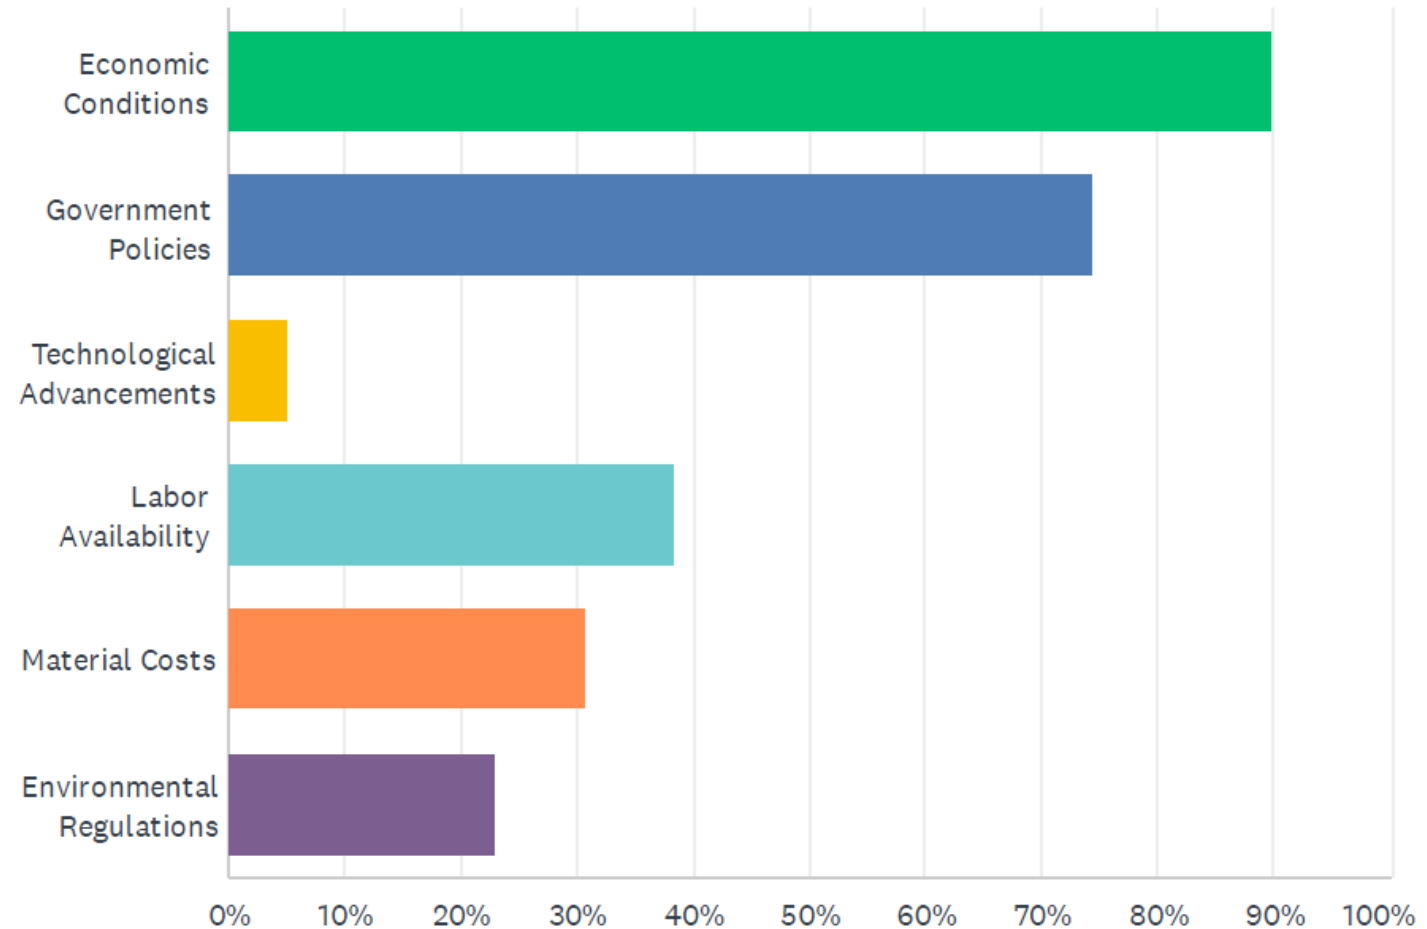

07-11-24 | MADRID

Euro-Mat Dashboard is a [Data Sharing Project](#)

Q5 Which of the following factors do you think will most impact the construction market in the next six months? (Select all that apply)

Answered: 39 Skipped: 0