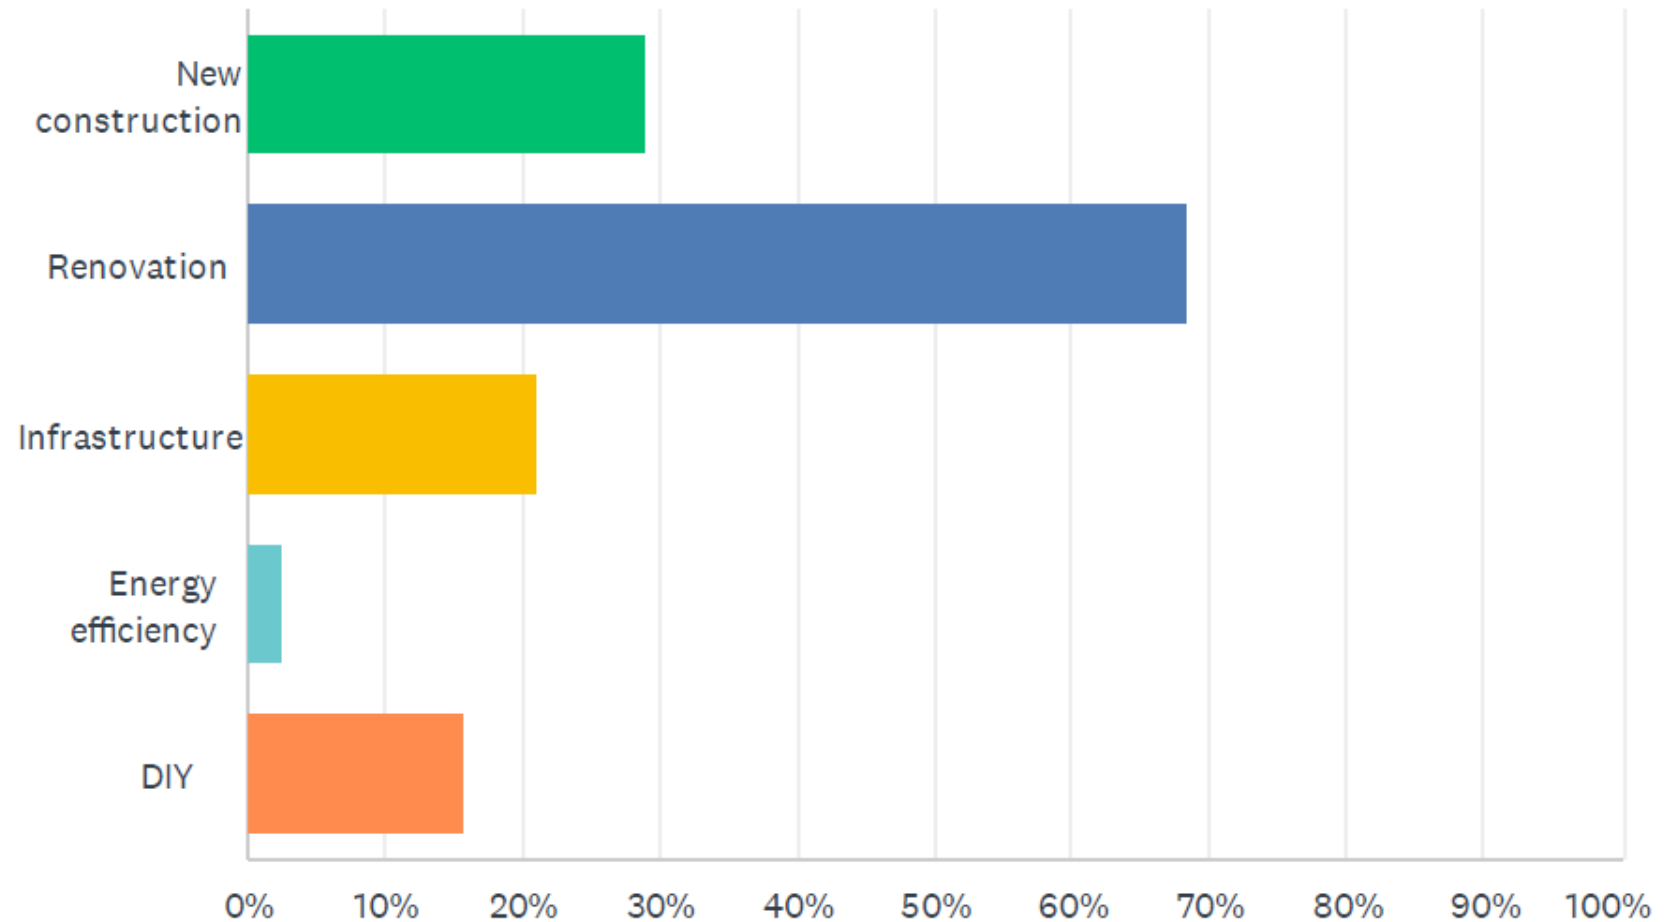

Answered: 39 Skipped: 0

Euro-Mat Dashboard is a [Data Sharing Project](#)

07-11-24 | MADRID

Q9 What is driving the most your business today?

Answered: 38 Skipped: 1

07-11-24 | MADRID

Euro-Mat Dashboard is a Data Sharing Project