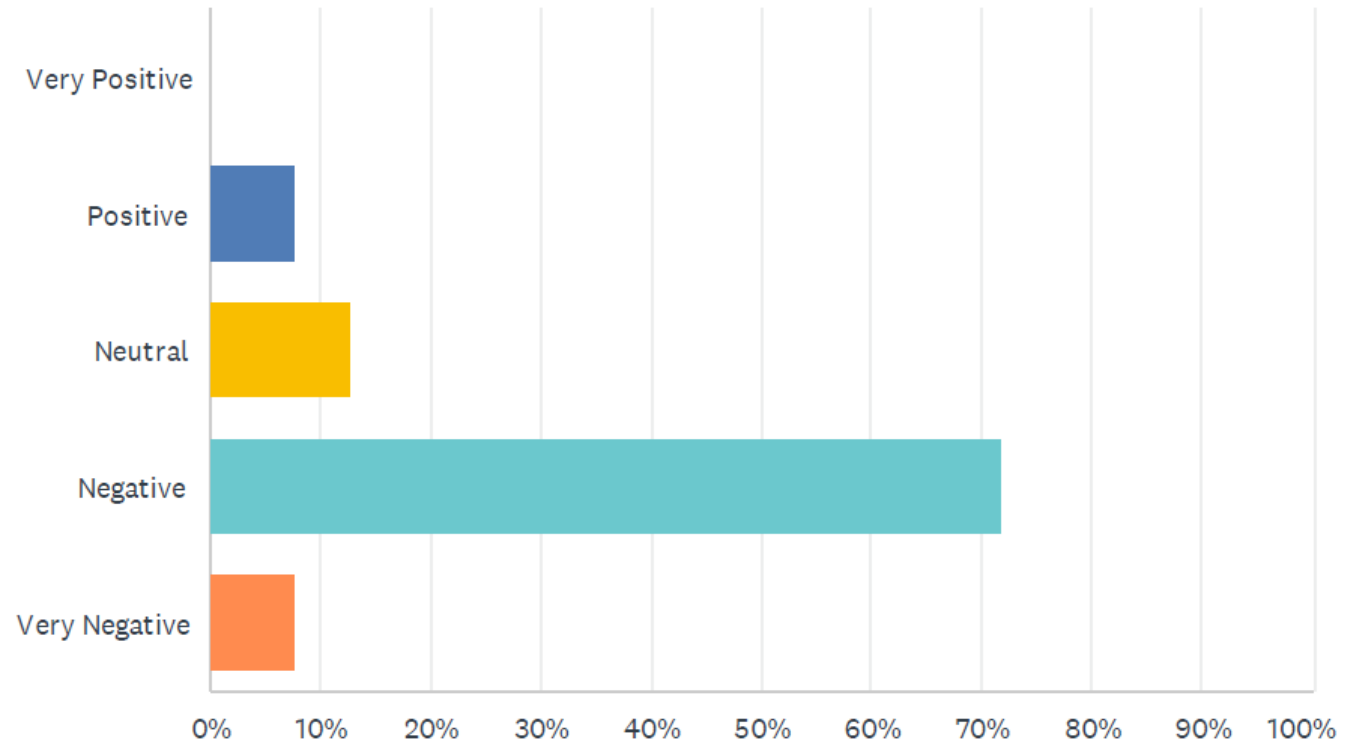

Euro-Mat Dashboard is a [Data Sharing Project](#)

07-11-24 | MADRID

Q3 How would you rate the overall development of the construction market so far this year?

Answered: 39 Skipped: 0