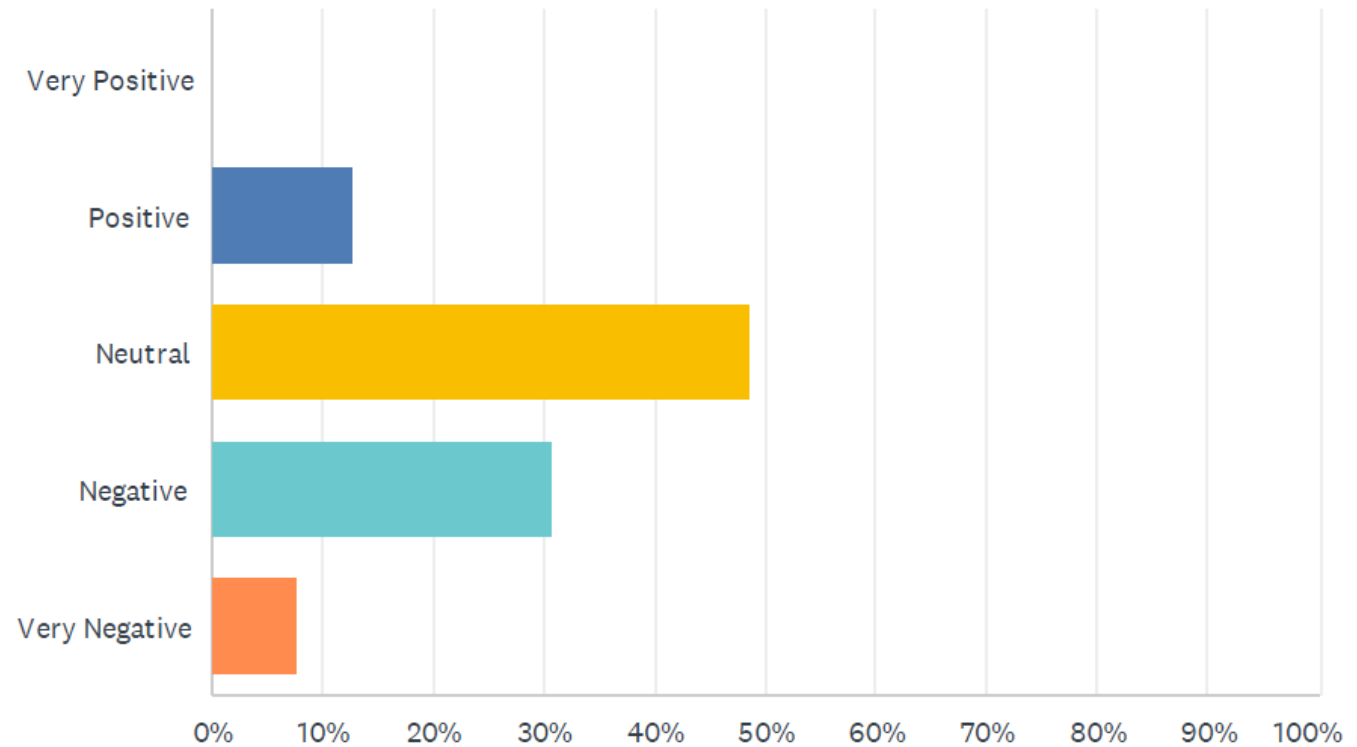

Euro-Mat Dashboard is a [Data Sharing Project](#)

Q4 How do you anticipate the construction market will develop by the end of the year?

Answered: 39 Skipped: 0