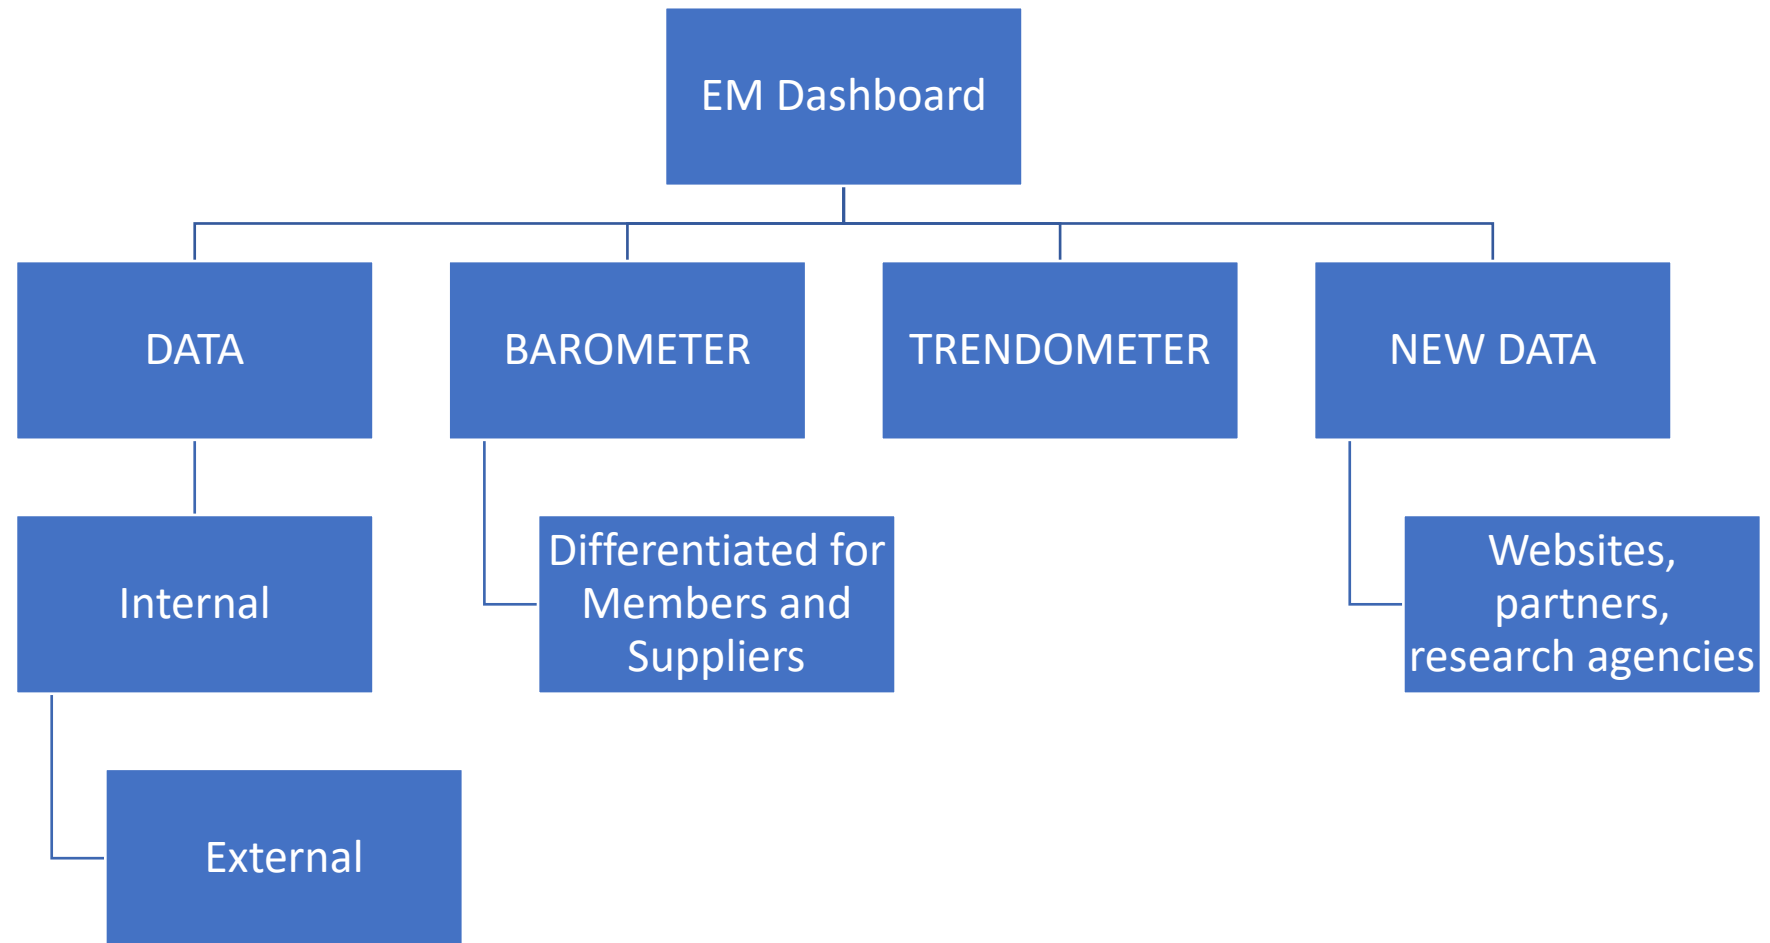

Euro-Mat Dashboard is a Data Sharing Project

07-11-24 | MADRID